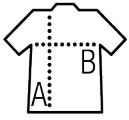

Available colours

Deep black

Night

A committed product

Related products

Available sizes

| Sizes | S | M | L | XL | XXL | 3XL |
|-------|-------|-------|-------|-------|-------|-------|
| A/B | 62/48 | 64/51 | 65/54 | 66/57 | 69/60 | 72/63 |